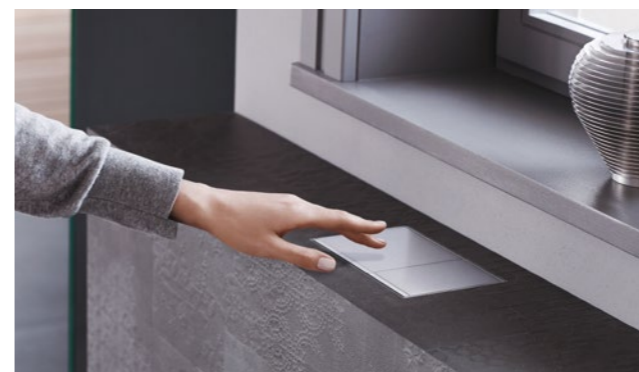

GEBERIT ACTUATOR
PLATES OMEGA

SMALL AND SMART

ACTUATOR PLATE
Geberit Omega60.

→ WC: Geberit Xenos.
→ SHOWER CHANNEL: Geberit CleanLine.

The actuator plates from the Geberit Omega series are smaller and therefore ideal for specific bathroom designs. They can be mounted in front of the cistern on the wall or top mounted, an ideal solution if the WC is installed under a window or a low prewall installation with shelf.

RECTANGULAR ACTUATOR PLATES

ROUND ACTUATOR PLATES

Additional colour options available.