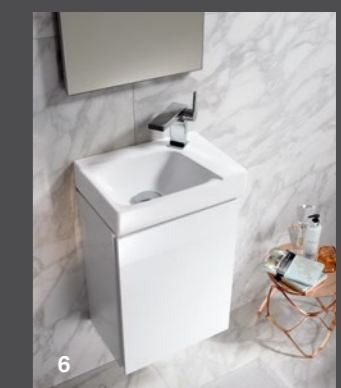

1 The soft curved form of the basin appears as an exciting contrast to the clearly geometric outer contour of the washbasins. **2** A clear focus: bathroom furniture and WCs perfectly match the washbasins. **3** The geometric design language of Geberit Xeno² for modern bathroom designs. **4** A slightly raised tap hole bench is a beautiful and convenient design aspect. **5** Exceptional: asymmetrical basin form with shelf at the side and rear. **6** The asymmetrical basin form permits interesting solutions even in small spaces.