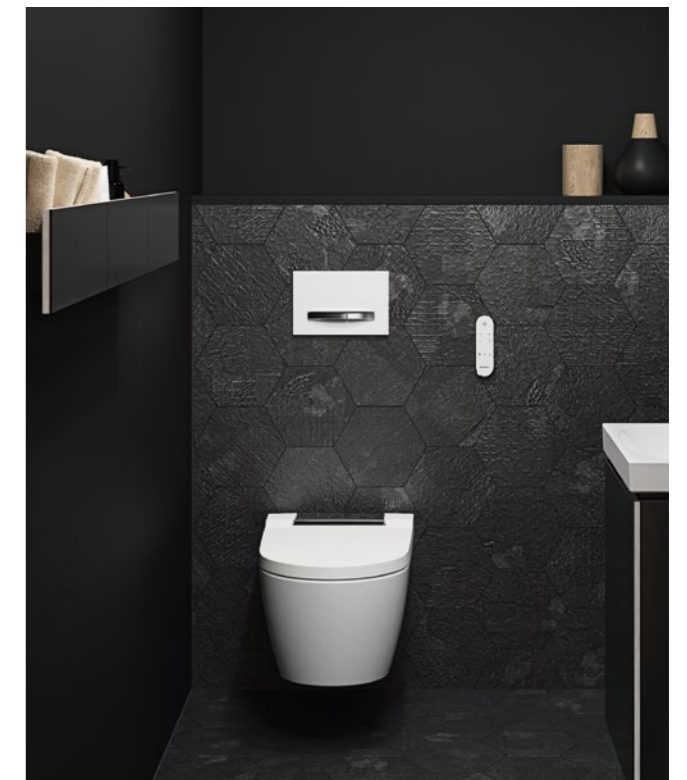

I ATTACH GREAT IMPORTANCE TO PERFECT BATHROOM DESIGN

Design Museum London, Musée Yves Saint Laurent in Marrakech and the Louvre Abu Dhabi: inspiring visits to exhibitions are some of the personal highlights on my travels. Ideas and inspiration I get here, I implement at home – in the bathroom too I attach importance to a perfectly coordinated design concept.

Design solutions from Geberit offer a whole range of options for creating stylish bathrooms down to the last detail. Products and solutions regularly receive renowned design prizes, such as the reddot award and the iF Design Award. With a variety of shapes, materials and surfaces as well as consistent perfection in processing, Geberit is compelling in every design concept.

GEBERIT ACTUATOR PLATES

Geberit actuator plates give every bathroom unique accents. Either round or geometric in shape, top-quality materials and trendy surfaces enhance every bathroom.

GEBERIT AQUACLEAN

Timeless, elegant design and concealed technology make Geberit AquaClean shower toilets genuine lifestyle accessories which convince users in terms of both look and function. A modern, stylish toilet equipped with exceptional functions.

GEBERIT AQUACLEAN SELA
The classic shower toilet functions in puristic, elegant design for aesthetes who are style conscious.