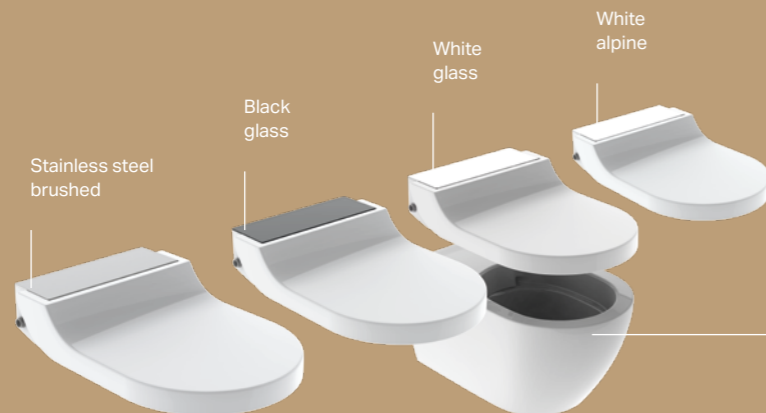

GEBERIT AQUACLEAN TUMA COMFORT IS AVAILABLE IN FOUR DESIGN COVERS:

Geberit AquaClean Tuma WC enhancement solution with standard WC ceramic appliance.

GEBERIT AQUACLEAN TUMA SURPRISINGLY VERSATILE

EQUIPMENT OF GEBERIT AQUACLEAN TUMA COMFORT AND CLASSIC

- WhirlSpray shower technology with five adjustable shower pressure settings
- Rimfree WC ceramic pan
- Individually adjustable spray arm position
- Adjustable water spray temperature
- Oscillating spray
- Descaling function
- SoftClosing
- QuickRelease function for the WC lid
- Energy-saving function
- Geberit App

ADDITIONAL COMFORT FUNCTIONS OF GEBERIT AQUACLEAN TUMA COMFORT

- Intuitive and clearly laid-out remote control
- Gently cleaning lady wash
- WC seat heating
- Dryer
- Odour extraction
- User detection