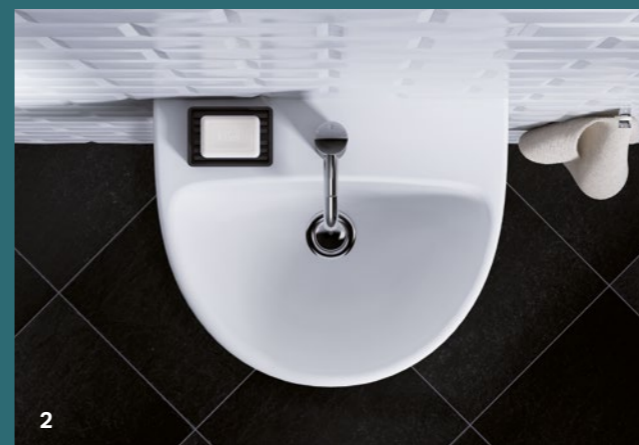

WC  
Geberit Selnova offers a wide range of wall-hung and floor-standing WCs.

MIRROR  
Geberit Option mirror with functional lighting.

ACTUATOR PLATE  
Geberit Omega20.  
Available in different materials and colours.

WC  
Geberit Selnova offers a wide range of wall-hung and floor-standing WCs.

1

WASHBASINS  
Geberit Selnova washbasins are available in different shapes and formats.

1 The soft curves of Geberit Selnova are adapted from nature. 2 Slim edge with a smooth transition to the storage space behind. 3 Washbasin solutions with a pedestal to conceal the trap.

SoftClosing

Reduced flush volume