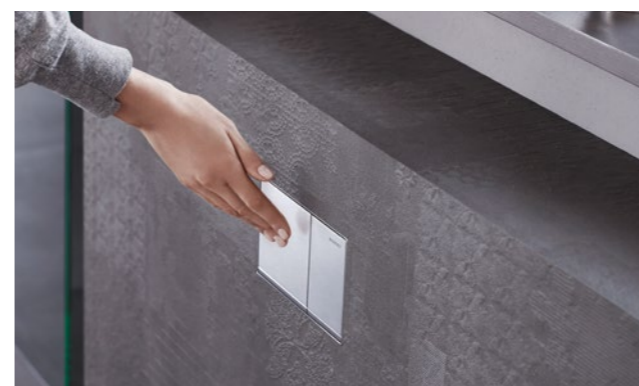

GEBERIT ACTUATOR
PLATES OMEGA

SMALL AND SMART

ACTUATOR PLATE
Geberit Omega60.

→ WC: Geberit Xenos.
→ SHOWER CHANNEL: Geberit CleanLine.

The actuator plates from the Geberit Omega series are smaller and therefore ideal for specific bathroom designs. They can be mounted in front of the cistern on the wall or top mounted, an ideal solution if the WC is installed under a window or a low prewall installation with shelf.

RECTANGULAR ACTUATOR PLATES

ROUND ACTUATOR PLATES

Additional colour options available.