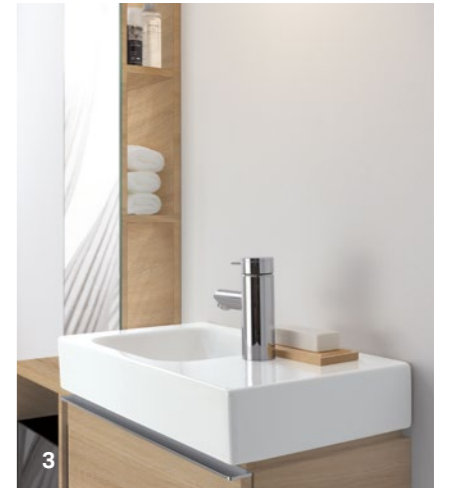

GEBERIT ICON WASHBASINS FOR GUEST BATHROOMS

1

WASHBASIN SOLUTIONS FOR SMALL ROOMS

The washbasins are specially designed for small bathrooms and offer a host of solutions for when space is at a premium. Shelves and tap holes positioned to the side enable low installation depths, whilst the corner handrinse basin design facilitates installation in confined spaces. The ceramic range is complemented by a short projection WC.

2

3

4

1 Matching bathroom furniture complements the Geberit iCon handrinse basin range. **2** Corner handrinse basins make optimum use of the space in small bathrooms and guest bathrooms. **3** Washbasin tap and shelf positioned to the side, enabling elegant and easy-to-use Geberit iCon handrinse basins to be incorporated with low installation depths. **4** A clever solution: handrinse basins and attractively designed storage in the smallest of spaces.