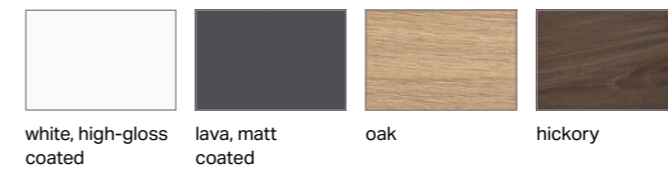

GEBERIT VARIFORM FURNITURE COLOURS AND SURFACES

BODY/FRONT