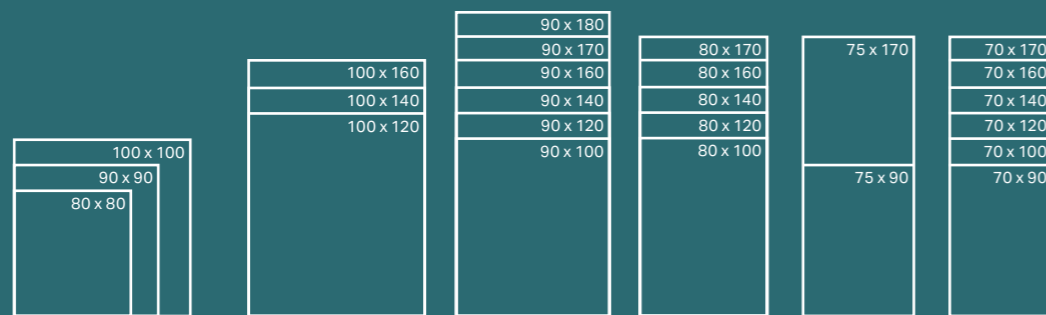

GEBERIT SHOWER SURFACE OLONA

The Geberit shower surface Olona is compelling thanks to its elegant appearance in matt white with a design waste plug as well as the palpably solid material combination of stone resin with a Gelcoat finish.

The new surface design covered in Gelcoat gives the matt white shower surface Olona a visible and tangibly elegant look. The drain cover in the same colour is aesthetically enhanced by a slim-line chrome ring. Thanks to its Class B antislip properties, the shower surface offers secure footing whatever your age. With 25 different sizes and formats, there is a suitable model for every floor plan. Installation is flush with the tiles or, in renovation, is mounted with a narrow threshold above the bathroom floor.

sizes in cm

NEW